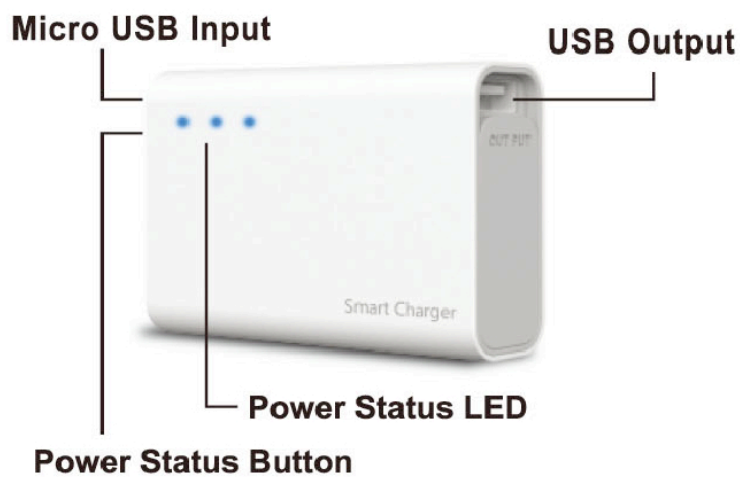

How to Use:

Charging your Power Vault

1) Charge the Power Vault via the supplied USB to Micro USB connector. The orange charging

LED will appear on the display.

2) When all 3 charging indicators are glowing solid orange, charging is complete.

Charging USB plug device from Power Vault

1) Using your device's original USB charging cable to connect to the Power Vault's USB output. Then the Power Vault's charging LED will be on, and your USB plug device would also indicate that it is being charged.

Specifications:

Capacity: 6000mAh

Micro USB input: 5V/1A max

USB Output: 5V/1A

Dimensions: 71.5×51.5×22mm

Weight: 120g

Important Notes:

1. Please fully charge the Power Vault before you use it for the first time.
2. Please don't charge the Power Vault while it is charging an USB connected device.
3. When charging the Power Vault, only use the original cable, otherwise the Power Vault may be damaged.
4. Don't drop, knock, disassemble or attempt to repair the charger by yourself.
5. Don't immerse the charger in water or make it wet.
6. Don't expose the charger to a heat source like fire or heater.
7. Keep out of reach of children.
8. Don't use in the presence of flammable gas.