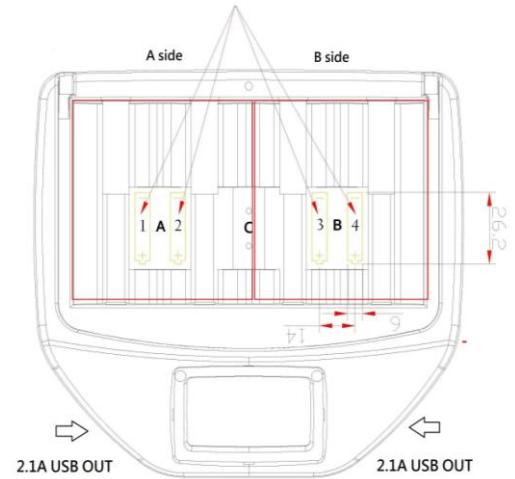

Insert the batteries in the positions of the A side or B side of All-in-One charger using the following scheme:

- 3.6 V- 4.2 V Lithium 2x 1400 mAh (A 1 or 2) and (B 3 or 4)
- 3.6 V- 4.2 V Lithium 4x 700 mAh (A 1-2) and (B 3-4)
- 1.2 V- 1.4 V Ni-Mh/Cd 2x 1000 mAh (A 1 or 2) and (B 3 or 4)
- 1.2 V- 1.4 V Ni-Mh/Cd 4x 900 mAh (A 1-2) and (B 3-4)
- 1.2 V- 1.5 V Alkaline 2x 400 mAh (A 1 or 2) and (B 3 or 4)
- 1.2 V- 1.5 V Alkaline 4x 350 mAh (A 1-2) and (B 3-4)
- 9 V Ni-Mh/Cd/Li-ion 200 mAh ( C )