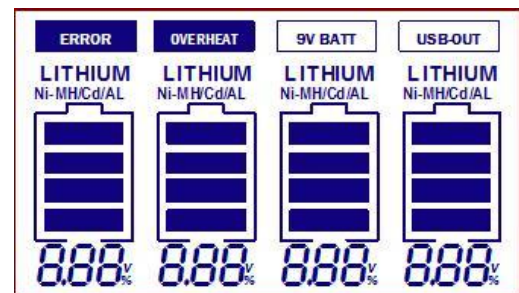

1. 1: Automatic Battery detection: The All-in-One Charger automatically recognizes the chemistry of a battery.
2. 2: Short-circuit protection: When the All-in-One Charger detects a wrongly inserted battery the ERROR indicator will start flashing.
3. 3: Defective battery detection: When the battery voltage is too high or too low, the battery ERROR indicator will start flashing.
4. 4: Slow-Fast Charging: the All-in-One Charger never immediately starts with fast charging. When the battery has low voltage left the All-in-One Charger starts slowly and then increases its power gradually. Thus to increase the battery life.
5. 5: Over Voltage detection: the All-in-One Charger makes sure the battery is never overcharged.
6. 6: Temperature protection: When the All-in-One Charger detects the temperature of the battery is getting too high it will automatically reduce its power to lower the temperature. The OVERHEAT sign will light between 40C and 50C for Lithium batteries and between 50C and 70C for other chemistries. When the temperature rises above the maximum temperatures the charging process will be stopped automatically.
7. 7: Overcharge time protection: the maximum time allowed for fast charging is: 1 ~ 2 batteries 5Hrs, 3 batteries 7Hrs, 4 batteries 9Hrs .
8. Charging of alkaline batteries. Even though normal alkaline batteries are not rechargeable the Jupio All-in-One Charger restores these batteries by charging them with a little bit of electricity.
9. The full charging process of the All-in-One Charger will be displayed in percentages and voltage on the LCD screen.